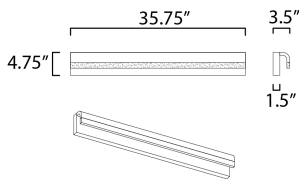

PRODUCT DESCRIPTION

An aluminum frame of Polished Chrome or Black, cascades downward and supports a frosted acrylic diffuser which nicely diffuses the light from the LED enclosed. A perfect complement to the similar bath hardware found in many homes today.

MEASUREMENTS

DIMENSION : 35.75" W x 4.75" H x 3.5" Ext
 BACK PLATE : 35.75" W x 4.75" H x 2.25" HCO
 HANGING WEIGHT : 7.26 lb

LAMPING

INPUT VOLTAGE : 120V
 LUMENS : 1,750 Rated (1,400 Del.)
 BULB : 1 x 25W LED PCB Integrated , 25W Total
 BULB INCLUDED : (Integrated)
 DIMMABLE : Triac CL or ELV
 CRI : 90+ CRI
 COLOR_TEMP : 3000K
 LIGHTING_DIRECTION : Down